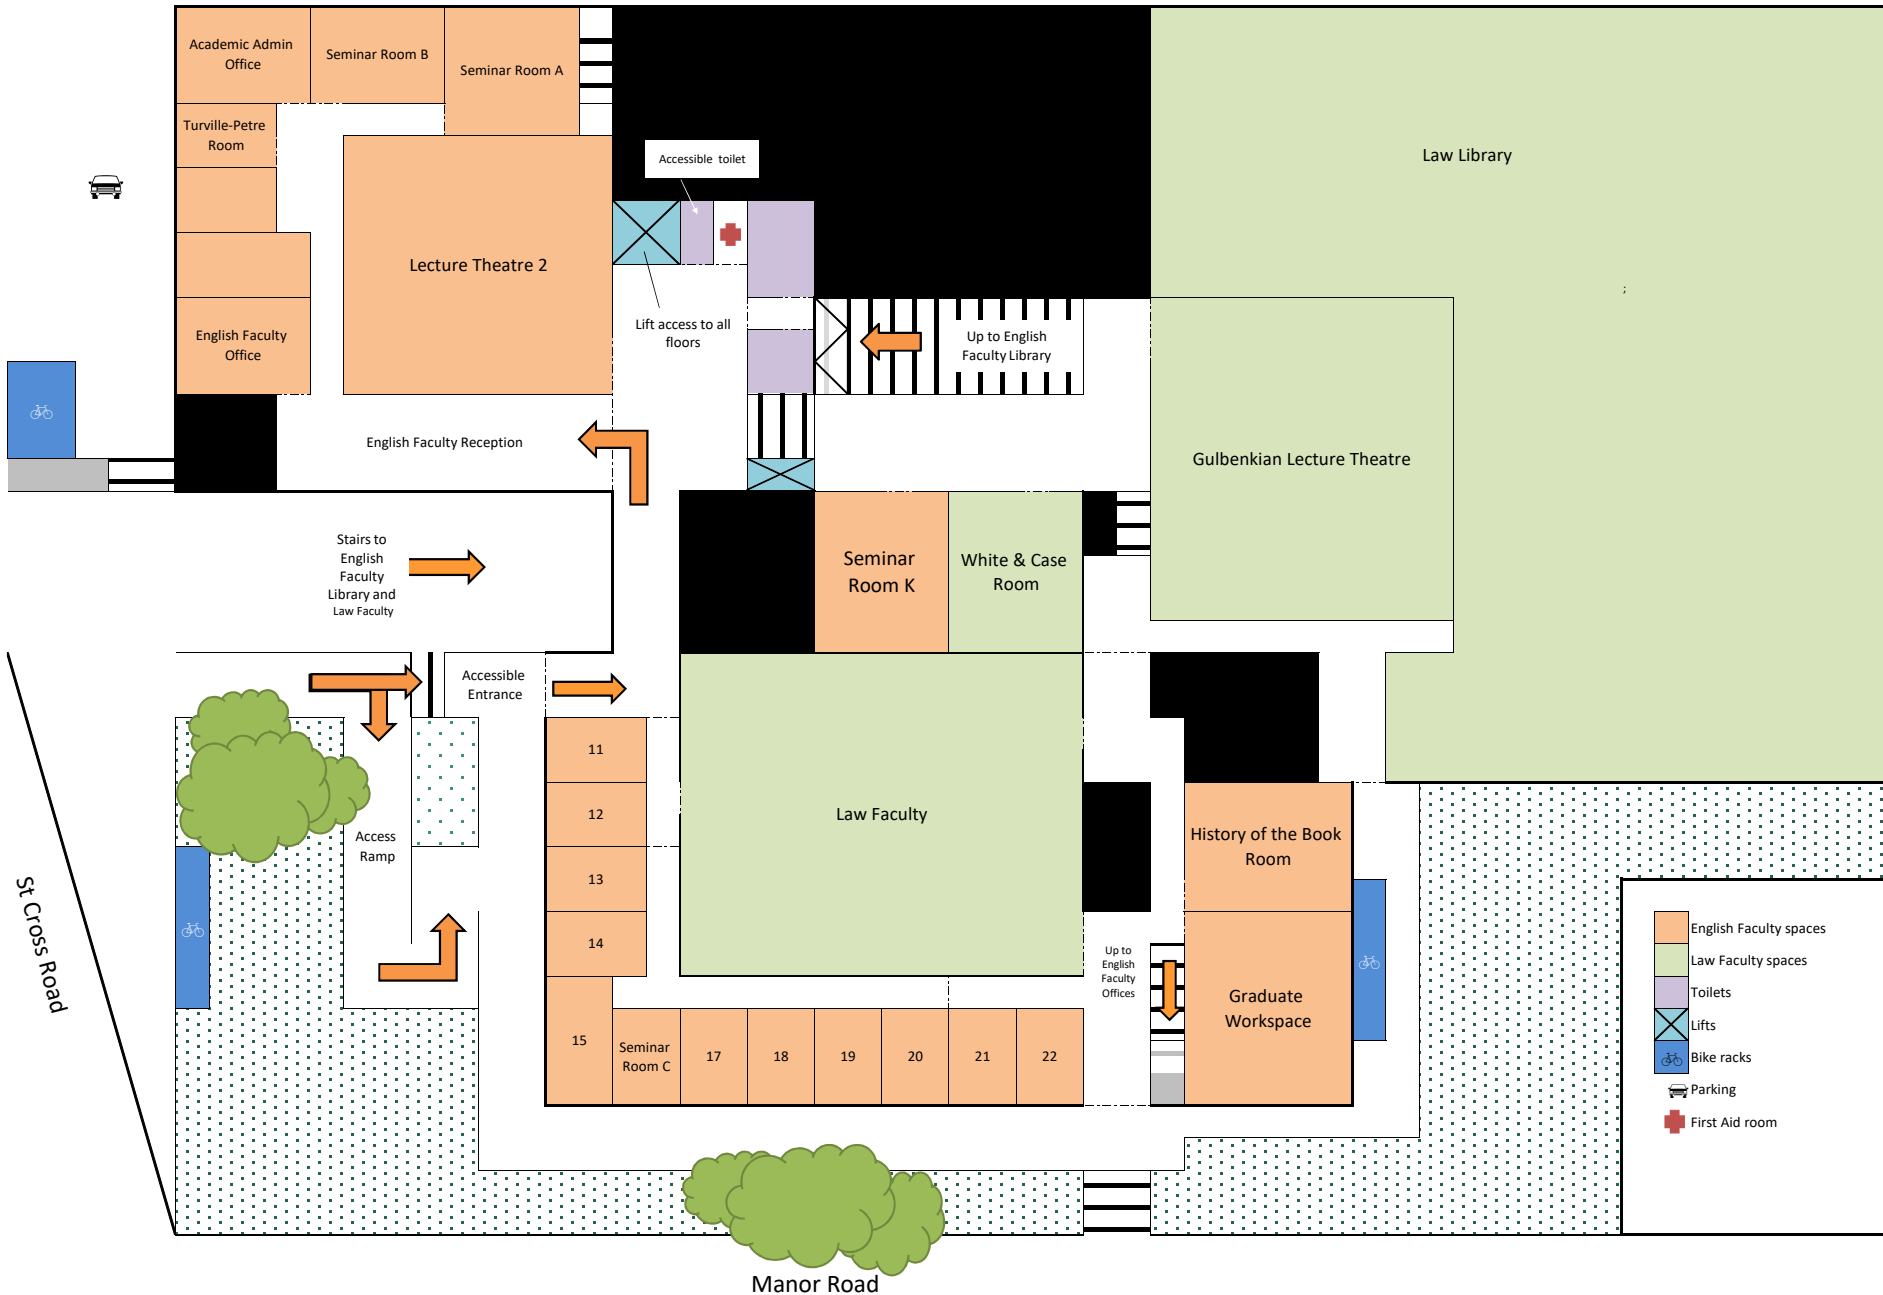

St. Cross Building

Ground Floor

	English Faculty spaces
	Law Faculty spaces
	Toilets
	Lifts
	Bike racks
	Parking
	First Aid room

First Floor

English Faculty Library

Library IT training room

Up to Cafe

Law Faculty

Up to Law Faculty Library and Seminar Room L

Lift access to all floors

Down to English Faculty

Reception

Up to Law Faculty Library and Seminar Room L

Graduate Common Room

Law Faculty

123

118

113

115

117

St Cross Road

Manor Road

- English Faculty spaces
- Law Faculty spaces
- Toilets
- Lifts
- Bike racks
- Parking
- First Aid room