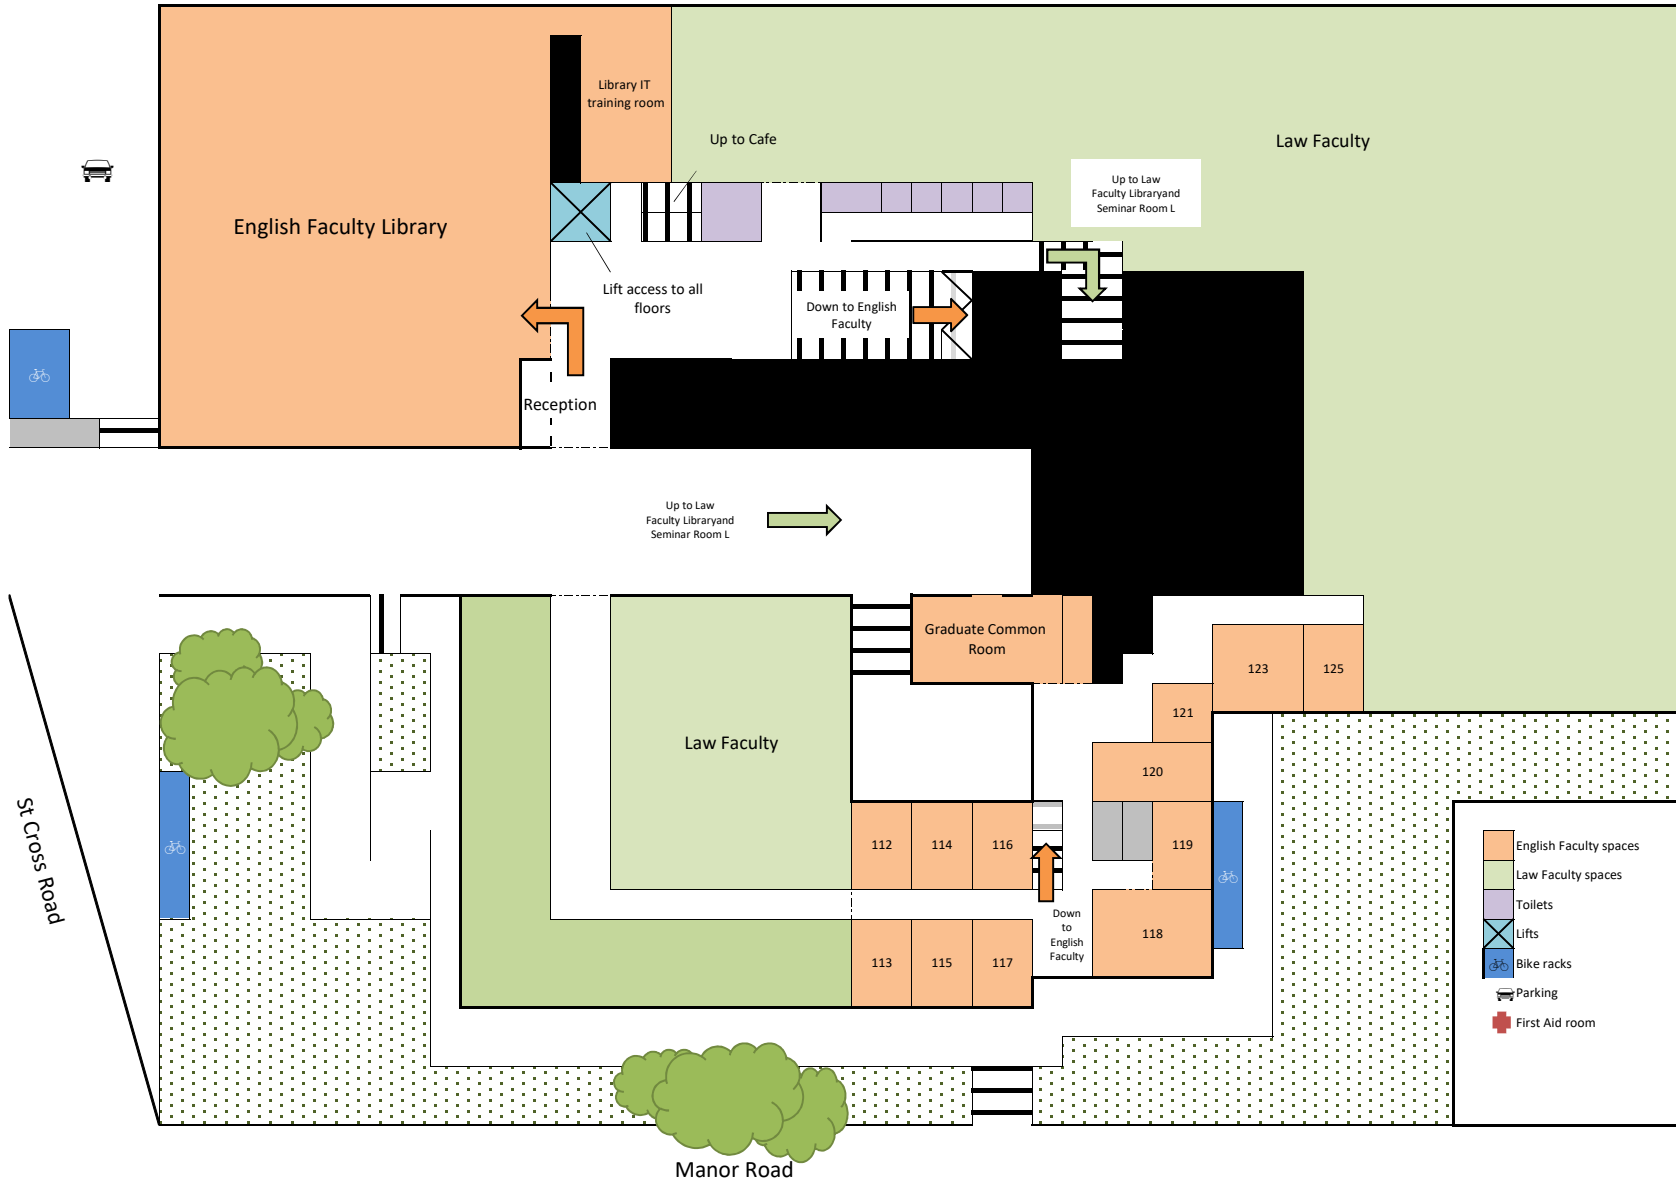

St. Cross Building

Ground Floor

	English Faculty spaces
	Law Faculty spaces
	Toilets
	Lifts
	Bike racks
	Parking
	First Aid room

First Floor

English Faculty Library

Library IT training room

Up to Cafe

Law Faculty

Up to Law Faculty Library and Seminar Room L

Lift access to all floors

Down to English Faculty

Reception

Up to Law Faculty Library and Seminar Room L

Graduate Common Room

Law Faculty

123

118

113

115

117

St Cross Road

Manor Road

- English Faculty spaces
- Law Faculty spaces
- Toilets
- Lifts
- Bike racks
- Parking
- First Aid room